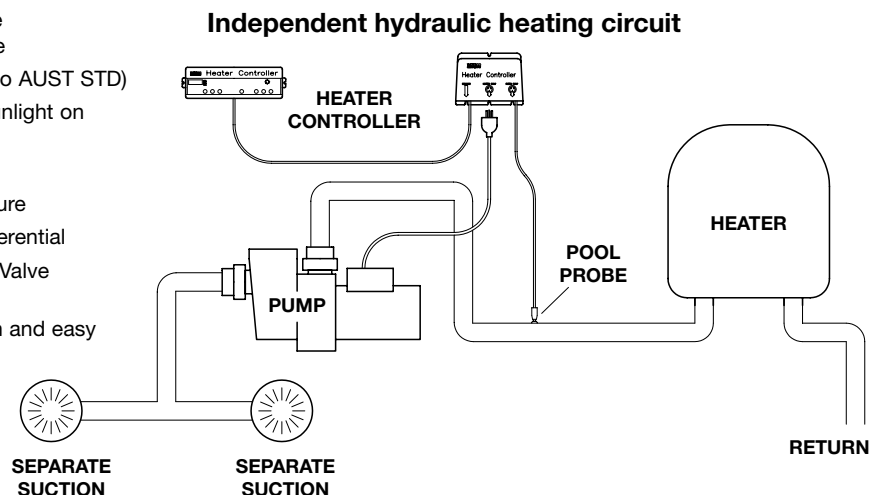

WATERCO

water, the liquid of life

www.waterco.com

WATERCO HEATER CONTROLLER

Waterco Heater Controller

Waterco's Heater Controller provides fully automatic control of a heater pump providing water flow to pool heat pumps or gas heaters when installed on pool hydraulic suction and return lines independent from filtration.

Features

- Combined filter pump and heater pump control unit.
- Thermostatically controls conventional heaters on independently plumbed heating circuits.
- Heater pump off overnight timer
- Two filter pump timers
- Safe, low voltage control panel separate from high voltage power module.
- Digital temperature display.
- System status, operation and fault display.
- Raised buttons to allow easier operation.
- Backup battery to keep time and set program.
- Optional flow check valve connection to safeguard against pump running dry.

Specification

Power Supply	240 VAC 50/60Hz, Combined load 10amps MAX , 1.5m lead length
Probe Length	3 metres
Outlet GPOs	3 pins standard 10 amp maximum load
Dimensions	254 X 81 X 25mm Control Module 175 X 135 X 85mm Power Module
Top-Out Adjustment	Digital control to 40°C (conforms to AUST STD)
Installation	Sheltered position out of direct sunlight on vertical surface
Indicator LED	All functions except "OFF"
Top-Out setting	0.5°C about set Top-out temperature
Operation	ON/ OFF +5°C / +1°C nominal differential
Flow Protection	Optional with special Flow check Valve protection
Sensor Probe	Pool for positive quick connection and easy installation.